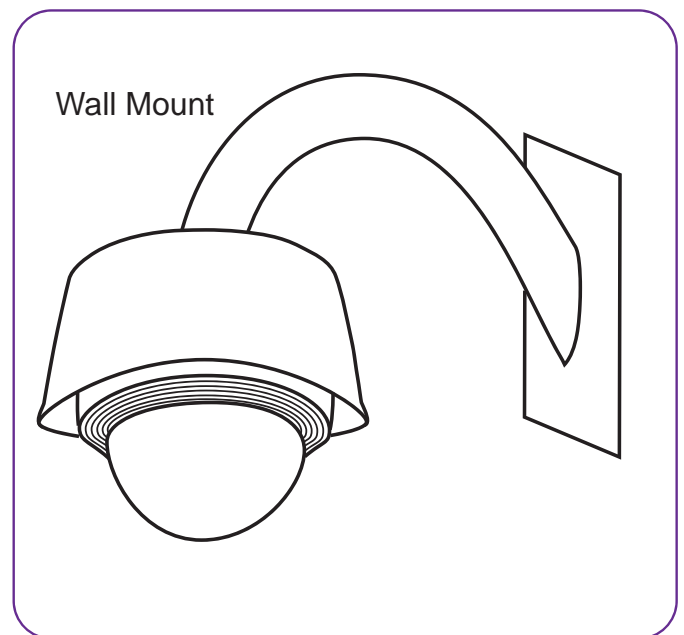

Analog Camera

PTZ H210A Outdoor 10X

Complexion

Specifications

- ◀ 1/4" Interline Transfer CCD
- ◀ Auto Day/Night; color/B&W function ,Dual IR filter switch(IR Cut function)
- ◀ 100x (10x Optical zoom,10x Digital Zoom)
- ◀ Horizontal RES : 500TVL (Color), 570TVL(B/W)
- ◀ Min Illumination : Color 0.7Lux/F1.8 (50 IRE)
B/W 0.02Lux/F1.8 (50 IRE)
- ◀ 128 Preset
- ◀ Privacy Zone : 4 Privacy Zone
- ◀ Preset Speed : Max 360°/sec
- ◀ Rotation Range : Pan 360 degree rotating
Tilt 180 degree rotating (Auto-Flip))
- ◀ Manual Speed : 0.5° ~360°/Sec(proportional to zoom)
- ◀ 8 Cruise Group(20 action entities per Group)
- ◀ RS-485 Long-distance control (Pelco-D, Pelco-P protocol)
- ◀ With outside cover, inside cover with fan and heater

PTZ H210A Outdoor 10X

Model	PTZ H210A	
Scan	PAL 2 : 1 Interleaved	NTSC 2:1 Interleaved
Imaging Device	1/4" Interline Transfer CCD	
Effective Pixels	752(H) x 582(V)	768(H) x 494(V)
Scan Frequency	H:15.625 KHz/V:50.00 Hz	H:15.734 KHz/V:59.94 Hz
Horizontal RES	500TVL (Color), 570TVL(B/W)	
Video Output	Composite Video Signal 1.0Vp-p(75 OHM,BNC)	
S/N Ratio	50 dB (AGC OFF,Weight ON)	
Day/Night	Dual IR filter switch	
Min Illumination	Color 0.7Lux/F1.8 (50 IRE), B/W 0.02Lux/F1.8 (50 IRE)	
Privacy Zone	4 Zone	
White Balance	Auto tracking white balance, AWB control, Manual	
BLC	Low/Middle/Hign/Off	
Focus Length	f=3.8 to 38 mm (F 1.8 to 3.2)	
Manual Speed	0.5° ~ 360° /Sec (proportional to zoom)	
Preset Speed	Max 360° / sec	
Rotation Range	Pan 360 degree rotating,Tilt 180 degree rotating (Auto-Flip)	
Zoom	100x (10x Optical zoom, 10x Digital Zoom).	
Preset	128	
Pattern	4 pattern	
Swing	8 swing	
Group	8 Group(20 action entities per Group)	
Communication	RS-485 (Pelco-D,Pelco-P)	
Screen Display	English Menu	
Constant Temp. System	With Outside cover, Inside with fan and heater	
Operation Temperature	-40~50°C	
Operation Humidity	<90% PH	
Power	DC12V/ 1.3A	
Weight	1.8KG	
Dimension(dis.xHigh)mm	175.00 X 170.00	