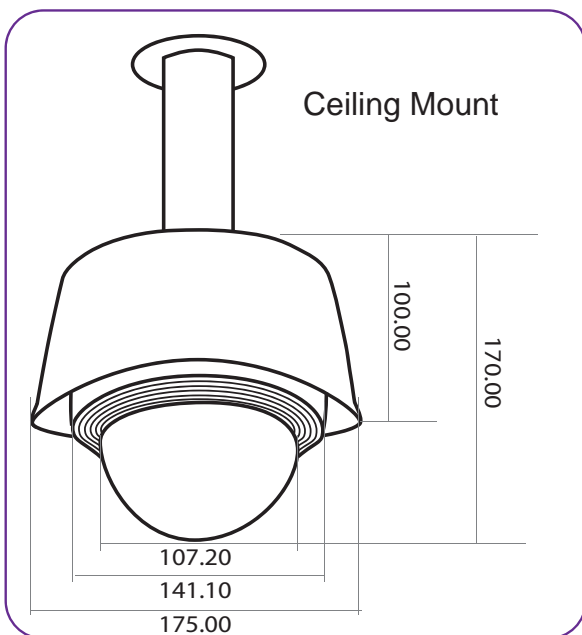

Analog Camera

PTZ H210A Outdoor 10X

Complexion

Specifications

- ◀ 1/4" Interline Transfer CCD
- ◀ Auto Day/Night; color/B&W function ,Dual IR filter switch(IR Cut function)
- ◀ 100x (10x Optical zoom,10x Digital Zoom)
- ◀ Horizontal RES : 500TVL (Color), 570TVL(B/W)
- ◀ Min Illumination : Color 0.7Lux/F1.8 (50 IRE)
B/W 0.02Lux/F1.8 (50 IRE)
- ◀ 128 Preset
- ◀ Privacy Zone : 4 Privacy Zone
- ◀ Preset Speed : Max 360°/sec
- ◀ Rotation Range : Pan 360 degree rotating
Tilt 180 degree rotating (Auto-Flip))
- ◀ Manual Speed : 0.5° ~360°/Sec(proportional to zoom)
- ◀ 8 Cruise Group(20 action entities per Group)
- ◀ RS-485 Long-distance control (Pelco-D, Pelco-P protocol)
- ◀ With outside cover, inside cover with fan and heater

PTZ H210A Outdoor 10X

Model	PTZ H210A	
Scan	PAL 2 : 1 Interleaved	NTSC 2:1 Interleaved
Imaging Device	1/4" Interline Transfer CCD	
Effective Pixels	752(H) x 582(V)	768(H) x 494(V)
Scan Frequency	H:15.625 KHz/V:50.00 Hz	H:15.734 KHz/V:59.94 Hz
Horizontal RES	500TVL (Color), 570TVL(B/W)	
Video Output	Composite Video Signal 1.0Vp-p(75 OHM,BNC)	
S/N Ratio	50 dB (AGC OFF,Weight ON)	
Day/Night	Dual IR filter switch	
Min Illumination	Color 0.7Lux/F1.8 (50 IRE), B/W 0.02Lux/F1.8 (50 IRE)	
Privacy Zone	4 Zone	
White Balance	Auto tracking white balance, AWB control, Manual	
BLC	Low/Middle/Hign/Off	
Focus Length	f=3.8 to 38 mm (F 1.8 to 3.2)	
Manual Speed	0.5° ~ 360° /Sec (proportional to zoom)	
Preset Speed	Max 360° / sec	
Rotation Range	Pan 360 degree rotating,Tilt 180 degree rotating (Auto-Flip)	
Zoom	100x (10x Optical zoom, 10x Digital Zoom).	
Preset	128	
Pattern	4 pattern	
Swing	8 swing	
Group	8 Group(20 action entities per Group)	
Communication	RS-485 (Pelco-D,Pelco-P)	
Screen Display	English Menu	
Constant Temp. System	With Outside cover, Inside with fan and heater	
Operation Temperature	-40~50°C	
Operation Humidity	<90% PH	
Power	DC12V/ 1.3A	
Weight	1.8KG	
Dimension(dis.xHigh)mm	175.00 X 170.00	