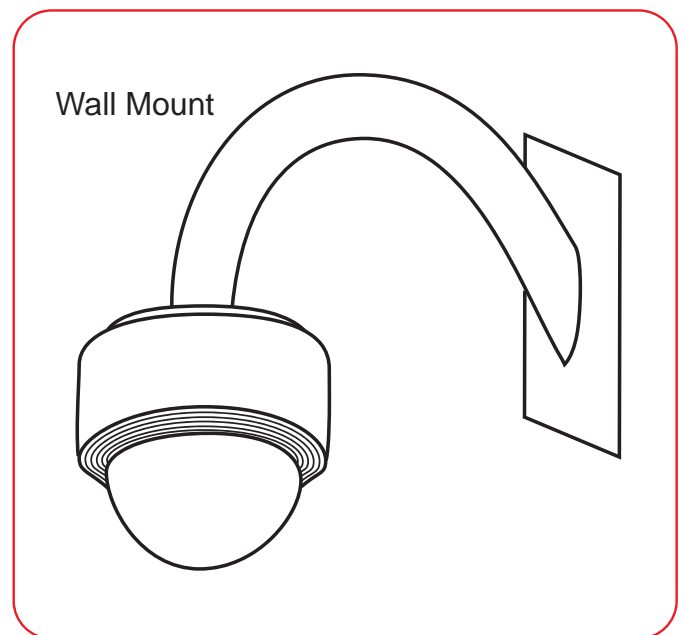

Analog Camera

PTZ H210B Indoor 10X

Complexion

Specifications

- ◆ 1/4" Interline Transfer CCD
- ◆ Auto Day/Night; color/B&W function ,Dual IR filter switch(IR Cut function)
- ◆ 100x (10x Optical zoom,10x Digital Zoom)
- ◆ Horizontal RES : 500TVL (Color), 570TVL(B/W)
- ◆ Min Illumination : Color 0.7Lux/F1.8 (50 IRE)
B/W 0.02Lux/F1.8 (50 IRE)
- ◆ 128 Preset
- ◆ Privacy Zone : 4 Privacy Zone
- ◆ Preset Speed : Max 360°/sec
- ◆ Rotation Range : Pan 360 degree rotating
Tilt 180 degree rotating (Auto-Flip)
- ◆ Manual Speed : 0.5° ~360°/Sec(proportional to zoom)
- ◆ 8 Cruise Group(20 action entities per Group)
- ◆ RS-485 Long-distance control (Pelco-D, Pelco-P protocol)

PTZ H210B Indoor 10X

Model	PTZ H210B	
Scan	PAL 2 : 1 Interleaved	NTSC 2:1 Interleaved
Imaging Device	1/4" Interline Transfer CCD	
Effective Pixels	752(H) x 582(V)	768(H) x 494(V)
Scan Frequency	H:15.625 KHz/V:50.00 Hz	H:15.734 KHz/V:59.94 Hz
Horizontal RES	500TVL (Color), 570TVL(B/W)	
Video Output	Composite Video Signal 1.0Vp-p(75 OHM,BNC)	
S/N Ratio	50 dB (AGC OFF,Weight ON)	
Day/Night	Dual IR filter switch	
Min Illumination	Color 0.7Lux/F1.8 (50 IRE), B/W 0.02Lux/F1.8 (50 IRE)	
Privacy Zone	4 Zone	
White Balance	Auto tracking white balance, AWB control, Manual	
BLC	Low/Middle/Hign/Off	
Focus Length	f=3.8 to 38 mm (F 1.8 to 3.2)	
Manual Speed	0.5° ~ 360° /Sec (proportional to zoom)	
Preset Speed	Max 360° / sec	
Rotation Range	Pan 360 degree rotating,Tilt 180 degree rotating (Auto-Flip)	
Zoom	100x (10x Optical zoom, 10x Digital Zoom).	
Preset	128	
Pattern	4 pattern	
Swing	8 swing	
Group	8 Group(20 action entities per Group)	
Communication	RS-485 (Pelco-D,Pelco-P)	
Screen Display	English Menu	
Operation Temperature	0~50°C	
Operation Humidity	<90% PH	
Power	DC12V/ 0.8A	
Weight	1.6KG	
Dimension(dis.xHigh)mm	141.1 X 119.2	