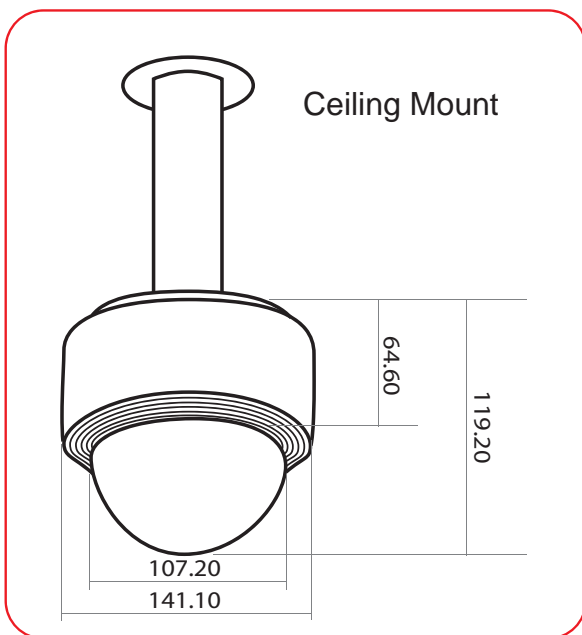

Analog Camera

PTZ H210B Indoor 10X

Complexion

Specifications

- ◆ 1/4" Interline Transfer CCD
- ◆ Auto Day/Night; color/B&W function ,Dual IR filter switch(IR Cut function)
- ◆ 100x (10x Optical zoom,10x Digital Zoom)
- ◆ Horizontal RES : 500TVL (Color), 570TVL(B/W)
- ◆ Min Illumination : Color 0.7Lux/F1.8 (50 IRE)
B/W 0.02Lux/F1.8 (50 IRE)
- ◆ 128 Preset
- ◆ Privacy Zone : 4 Privacy Zone
- ◆ Preset Speed : Max 360°/sec
- ◆ Rotation Range : Pan 360 degree rotating
Tilt 180 degree rotating (Auto-Flip)
- ◆ Manual Speed : 0.5° ~360°/Sec(proportional to zoom)
- ◆ 8 Cruise Group(20 action entities per Group)
- ◆ RS-485 Long-distance control (Pelco-D, Pelco-P protocol)

PTZ H210B Indoor 10X

Model	PTZ H210B	
Scan	PAL 2 : 1 Interleaved	NTSC 2:1 Interleaved
Imaging Device	1/4" Interline Transfer CCD	
Effective Pixels	752(H) x 582(V)	768(H) x 494(V)
Scan Frequency	H:15.625 KHz/V:50.00 Hz	H:15.734 KHz/V:59.94 Hz
Horizontal RES	500TVL (Color), 570TVL(B/W)	
Video Output	Composite Video Signal 1.0Vp-p(75 OHM,BNC)	
S/N Ratio	50 dB (AGC OFF,Weight ON)	
Day/Night	Dual IR filter switch	
Min Illumination	Color 0.7Lux/F1.8 (50 IRE), B/W 0.02Lux/F1.8 (50 IRE)	
Privacy Zone	4 Zone	
White Balance	Auto tracking white balance, AWB control, Manual	
BLC	Low/Middle/Hign/Off	
Focus Length	f=3.8 to 38 mm (F 1.8 to 3.2)	
Manual Speed	0.5° ~ 360° /Sec (proportional to zoom)	
Preset Speed	Max 360° / sec	
Rotation Range	Pan 360 degree rotating,Tilt 180 degree rotating (Auto-Flip)	
Zoom	100x (10x Optical zoom, 10x Digital Zoom).	
Preset	128	
Pattern	4 pattern	
Swing	8 swing	
Group	8 Group(20 action entities per Group)	
Communication	RS-485 (Pelco-D,Pelco-P)	
Screen Display	English Menu	
Operation Temperature	0~50°C	
Operation Humidity	<90% PH	
Power	DC12V/ 0.8A	
Weight	1.6KG	
Dimension(dis.xHigh)mm	141.1 X 119.2	