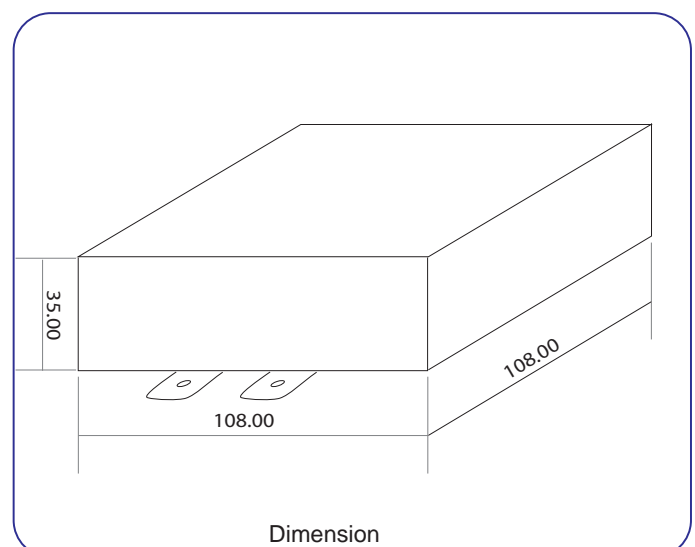

Analog Camera

Complexion

Features

- ◀ Change Analog camera to be IP camera by just plug in
- ◀ Easy Connection:IP Cam auto configures itself for connection with routers, view image and VDO playback via IE based.
- ◀ Mobile Access to view
- ◀ H.264 compression
- ◀ 720 X 576 (D1 Resolution)
- ◀ 8 Video Streams
- ◀ Support NAS Recording
- ◀ Support TV WALL
- ◀ DI/DO
- ◀ Support SD Card upto 32GB

VIP 120A Video Server(Easy IP)

with NVR Solution

Specifications

Model		VIP-120A
Video	Encode	H.264 Base Line SOC
	Input	1 x BNC, 1 x RCA, 1 x S-Video
	Output	1 x BNC
	Resolution	D1 : 720x576, CIF : 352x288, QCIF : 176x144
	Max frame	D1 : 25/30FPS
	Bit rate	16K-4M bps adjustable
Audio	Bit-stream	8 bit-stream
	Encoder	GSM
	Bit rate	13 k bps
	input	2 x RCA, left-right audio
	Output	Optional, 1 x SPK connector
Network	RJ-45	10/100 Base-TX ethernet
	Protocol	TCP/IP, UDP, HTTP, RTP, RTCP, RTSP, DHCP, PPPOE
LEDs	PWR (Red)	Power indicator
	Link (Yellow)	Link indicator
	100M (Green)	High speed link indicator
	SVR (Yellow)	Sever connected indicator
	ACT (Green)	User online indicator
	REC (Red)	Recording indicator
Button	RESET	Restart the camera
	REC ON/OFF	Start/stop recording
Connectors	DI	DC 12~24V
	DO	DC 12V/1A or AC110V/0.5A
	RS-485	Buad rate=9600, ID=1, 1 stop, no parity
	SD Card	Support SD/ SDHC up to 16 GB. (1-CH NVR)
Power & Other	Power	DC 12V
	Consumption	<4W
	Scale	120 x 145 x 35 (mm)
	Weight	430 g
	Temperature	-20 °C ~ 70°C
	Humidity	20% ~ 90% RHG