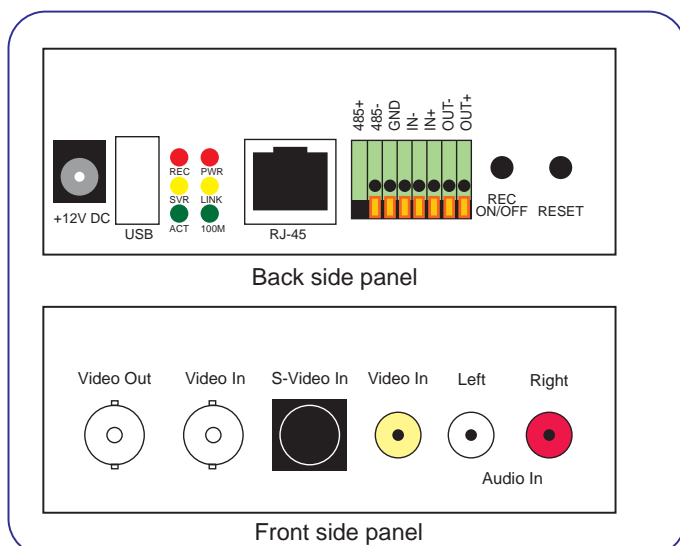

Analog Camera

Complexion

Features

- ◀ Change Analog camera to be IP camera by just plug in
- ◀ Easy Connection:IP Cam auto configures itself for connection with routers, view image and VDO playback via IE based.
- ◀ Mobile Access to view
- ◀ H.264 compression
- ◀ 720 X 576 (D1 Resolution)
- ◀ 8 Video Streams
- ◀ Support NAS Recording
- ◀ Support TV WALL
- ◀ DI/DO
- ◀ Support SD Card upto 32GB

VIP 120A Video Server(Easy IP)

with NVR Solution

Specifications

Model		VIP-120A
Video	Encode	H.264 Base Line SOC
	Input	1 x BNC, 1 x RCA, 1 x S-Video
	Output	1 x BNC
	Resolution	D1 : 720x576, CIF : 352x288, QCIF : 176x144
	Max frame	D1 : 25/30FPS
	Bit rate	16K-4M bps adjustable
Audio	Bit-stream	8 bit-stream
	Encoder	GSM
	Bit rate	13 k bps
	input	2 x RCA, left-right audio
	Output	Optional, 1 x SPK connector
Network	RJ-45	10/100 Base-TX ethernet
	Protocol	TCP/IP, UDP, HTTP, RTP, RTCP, RTSP, DHCP, PPPOE
LEDs	PWR (Red)	Power indicator
	Link (Yellow)	Link indicator
	100M (Green)	High speed link indicator
	SVR (Yellow)	Sever connected indicator
	ACT (Green)	User online indicator
	REC (Red)	Recording indicator
Button	RESET	Restart the camera
	REC ON/OFF	Start/stop recording
Connectors	DI	DC 12~24V
	DO	DC 12V/1A or AC110V/0.5A
	RS-485	Buad rate=9600, ID=1, 1 stop, no parity
	SD Card	Support SD/ SDHC up to 16 GB. (1-CH NVR)
Power & Other	Power	DC 12V
	Consumption	<4W
	Scale	120 x 145 x 35 (mm)
	Weight	430 g
	Temperature	-20 °C ~ 70°C
	Humidity	20% ~ 90% RHG