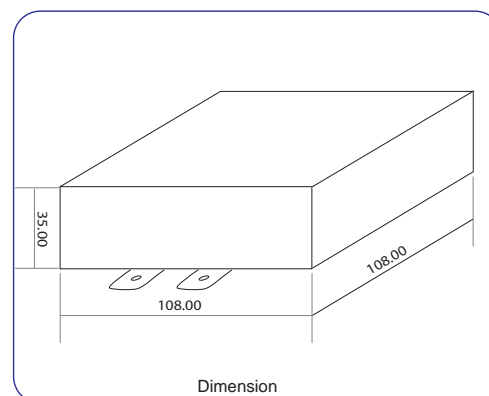

Complexion

Specifications

- ◀ Change Analog camera to be IP camera by just plug in
- ◀ Easy Connection: IP Cam auto configures itself for connection with routers, view image and VDO playback via IE based.
- ◀ Mobile Access to view
- ◀ H.264 compression
- ◀ 720 X 576 (D1 Resolution)
- ◀ 8 Video Streams
- ◀ Support NAS Recording
- ◀ Support TV WALL
- ◀ DI/DO
- ◀ Support SD Card upto 32GB
- ◀ 1/4" Interline Transfer CCD
- ◀ Auto Day/Night; color/B&W function , Dual IR filter switch (IR Cut function)
- ◀ 100x (10x Optical zoom, 10x Digital Zoom)
- ◀ Scan & Stop Preset : 128 Preset
- ◀ Preset Speed : Max 360°/sec
- ◀ Rotation Range : Pan 360 degree rotating
Tilt 180 degree rotating (Auto-Flip)
- ◀ Manual Speed : 0.5° ~360°/Sec (proportional to zoom)
- ◀ Manage UserID by Cloud NVR
- ◀ With outside cover, inside cover with fan and heater

	Model	VIP-120A
Video	Encode	H.264 Base Line SOC
	Input	1 x BNC, 1 x RCA, 1 x S-Video
	Output	1 x BNC
	Resolution	D1 : 720x576, CIF : 352x288, QCIF : 176x144
	Max frame	D1 : 25/30FPS
	Bit rate	16K-4M bps adjustable
Audio	Bit-stream	8 bit-stream
	Encoder	GSM
	Bit rate	13 k bps
	input	2 x RCA, left-right audio
Network	Output	Optional, 1 x SPK connector
	RJ-45	10/100 Base-TX ethernet
LEDs	Protocol	TCP/IP,UDP,HTTP,RTP,RTCP,RTSP,DHCP,PPPOE
	PWR (Red)	Power indicator
	Link (Yellow)	Link indicator
	100M (Green)	High speed link indicator
	SVR (Yellow)	Sever connected indicator
	ACT (Green)	User online indicator
	REC (Red)	Recording indicator
Button	RESET	Restart the camera
	REC ON/OFF	Start/stop recording
Connectors	DI	DC 12~24V
	DO	DC 12V/1A or AC110V/0.5A
	RS-485	Buad rate=9600,ID=1, 1stop, no parity
	SD Card	Support SD/ SDHC up to 16 GB. (1-CH NVR)
Power & Other	Power	DC 12V
	Consumption	<4W
	Scale	120 x 145 x 35 (mm)
	Weight	430 g
	Temperature	-20 °C ~ 70°C
	Humidity	20% ~ 90% RHG