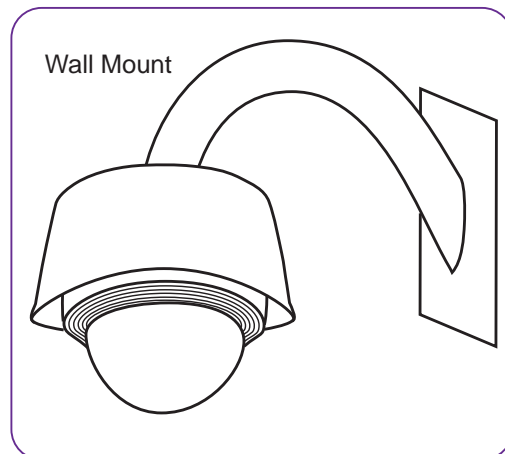

VIP120A-PTZ H210A Outdoor 10X

with NVR Solution

Model	PTZ H210A	
Scan	PAL 2 : 1 Interleaved	NTSC 2:1 Interleaved
Imaging Device	1/4" Interline Transfer CCD	
Effective Pixels	752(H) x 582(V)	768(H) x 494(V)
Scan Frequency	H:15.625 KHz/V:50.00 Hz H:15.734 KHz/V:59.94 Hz	
Horizontal RES	500TVL (Color), 570TVL(B/W)	
Video Output	Composite Video Signal 1.0Vp-p(75 OHM,BNC)	
S/N Ratio	50 dB (AGC OFF,Weight ON)	
Day/Night	Dual IR filter switch	
Min Illumination	Color 0.7Lux/F1.8 (50 IRE), B/W 0.02Lux/F1.8 (50 IRE)	
Privacy Zone	4 Zone	
White Balance	Auto tracking white balance,AWB control,Manual	
BLC	Low/Middle/High/Off	
Focus Length	f=3.8 to 38 mm (F 1.8 to 3.2)	
Manual Speed	0.5° ~ 360° /Sec (proportional to zoom)	
Preset Speed	Max 360° / sec	
Rotation Range	Pan 360 degree rotating,Tilt 180 degree rotating (Auto-Flip)	
Zoom	100x (10x Optical zoom, 10x Digital Zoom).	
Preset	128 (point for monitor)	
Communication	RS-485 (Pelco-D, Pelco-P)	
Screen Display	English Menu	
Constant Temp. System	With Outside cover, Inside with fan and heater	
Operation Temperature	-40~50°C	
Operation Humidity	<90% PH	
Power	DC12V/ 1.3A	
Weight	1.8KG	
Dimension(dis.xHigh)mm	175.00 X 170.00