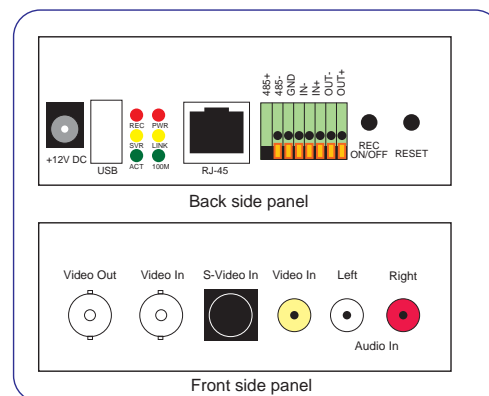

Complexion

Specifications

- ◀ Change Analog camera to be IP camera by just plug in
- ◀ Easy Connection: IP Cam auto configures itself for connection with routers, view image and VDO playback via IE based.
- ◀ Mobile Access to view
- ◀ H.264 compression
- ◀ 720 X 576 (D1 Resolution)
- ◀ 8 Video Streams
- ◀ Support NAS Recording
- ◀ Support TV WALL
- ◀ DI/DO
- ◀ Support SD Card upto 32GB
- ◀ 1/4" Interline Transfer CCD
- ◀ Auto Day/Night; color/B&W function , Dual IR filter switch (IR Cut function)
- ◀ 100x (10x Optical zoom, 10x Digital Zoom)
- ◀ Scan & Stop Preset : 128 Preset
- ◀ Preset Speed : Max 360°/sec
- ◀ Rotation Range : Pan 360 degree rotating
Tilt 180 degree rotating (Auto-Flip)
- ◀ Manual Speed : 0.5° ~360°/Sec (proportional to zoom)
- ◀ Manage UserID by Cloud NVR
- ◀ With outside cover, inside cover with fan and heater

	Model	VIP-120A
Video	Encode	H.264 Base Line SOC
	Input	1 x BNC, 1 x RCA, 1 x S-Video
	Output	1 x BNC
	Resolution	D1 : 720x576, CIF : 352x288, QCIF : 176x144
	Max frame	D1 : 25/30FPS
	Bit rate	16K-4M bps adjustable
Audio	Bit-stream	8 bit-stream
	Encoder	GSM
	Bit rate	13 k bps
	input	2 x RCA, left-right audio
Network	Output	Optional, 1 x SPK connector
	RJ-45	10/100 Base-TX ethernet
LEDs	Protocol	TCP/IP,UDP,HTTP,RTP,RTCP,RTSP,DHCP,PPPOE
	PWR (Red)	Power indicator
	Link (Yellow)	Link indicator
	100M (Green)	High speed link indicator
	SVR (Yellow)	Sever connected indicator
	ACT (Green)	User online indicator
	REC (Red)	Recording indicator
Button	RESET	Restart the camera
	REC ON/OFF	Start/stop recording
Connectors	DI	DC 12~24V
	DO	DC 12V/1A or AC110V/0.5A
	RS-485	Buad rate=9600,ID=1, 1stop, no parity
	SD Card	Support SD/ SDHC up to 16 GB. (1-CH NVR)
Power & Other	Power	DC 12V
	Consumption	<4W
	Scale	120 x 145 x 35 (mm)
	Weight	430 g
	Temperature	-20 °C ~ 70°C
	Humidity	20% ~ 90% RHG