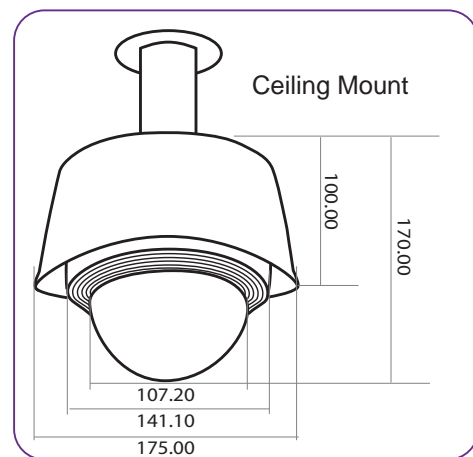

Complexion

Specifications

- ◀ Change Analog camera to be IP camera by just plug in
- ◀ Easy Connection: IP Cam auto configures itself for connection with routers, view image and VDO playback via IE based.
- ◀ Mobile Access to view
- ◀ H.264 compression
- ◀ 720 X 576 (D1 Resolution)
- ◀ 8 Video Streams
- ◀ Support NAS Recording
- ◀ Support TV WALL
- ◀ DI/DO
- ◀ Support SD Card upto 32GB
- ◀ 1/4" Interline Transfer CCD
- ◀ Auto Day/Night; color/B&W function , Dual IR filter switch (IR Cut function)
- ◀ 100x (10x Optical zoom, 10x Digital Zoom)
- ◀ Scan & Stop Preset : 128 Preset
- ◀ Preset Speed : Max 360°/sec
- ◀ Rotation Range : Pan 360 degree rotating
Tilt 180 degree rotating (Auto-Flip)
- ◀ Manual Speed : 0.5° ~360°/Sec (proportional to zoom)
- ◀ Manage UserID by Cloud NVR
- ◀ With outside cover, inside cover with fan and heater

	Model	VIP-120A
Video	Encode	H.264 Base Line SOC
	Input	1 x BNC, 1 x RCA, 1 x S-Video
	Output	1 x BNC
	Resolution	D1 : 720x576, CIF : 352x288, QCIF : 176x144
	Max frame	D1 : 25/30FPS
	Bit rate	16K-4M bps adjustable
Audio	Bit-stream	8 bit-stream
	Encoder	GSM
	Bit rate	13 k bps
	input	2 x RCA, left-right audio
Network	Output	Optional, 1 x SPK connector
	RJ-45	10/100 Base-TX ethernet
LEDs	Protocol	TCP/IP,UDP,HTTP,RTP,RTCP,RTSP,DHCP,PPPOE
	PWR (Red)	Power indicator
	Link (Yellow)	Link indicator
	100M (Green)	High speed link indicator
	SVR (Yellow)	Sever connected indicator
	ACT (Green)	User online indicator
	REC (Red)	Recording indicator
Button	RESET	Restart the camera
	REC ON/OFF	Start/stop recording
Connectors	DI	DC 12~24V
	DO	DC 12V/1A or AC110V/0.5A
	RS-485	Buad rate=9600,ID=1, 1stop, no parity
	SD Card	Support SD/ SDHC up to 16 GB. (1-CH NVR)
Power & Other	Power	DC 12V
	Consumption	<4W
	Scale	120 x 145 x 35 (mm)
	Weight	430 g
	Temperature	-20 °C ~ 70°C
	Humidity	20% ~ 90% RHG