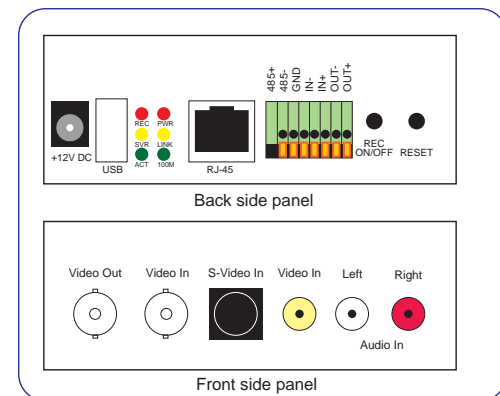

## Specifications

- ◀ Change Analog camera to be IP camera by just plug in
- ◀ Easy Connection: IP Cam auto configures itself for connection with routers, view image and VDO playback via IE based.
- ◀ Mobile Access to view
- ◀ H.264 compression
- ◀ 720 X 576 (D1 Resolution)
- ◀ 8 Video Streams
- ◀ Support NAS Recording
- ◀ Support TV WALL
- ◀ DI/DO
- ◀ Support SD Card upto 32GB
- ◀ 1/4" Interline Transfer CCD
- ◀ Auto Day/Night; color/B&W function ,
- ◀ Dual IR filter switch (IR Cut function)
- ◀ 100x (10x Optical zoom, 10x Digital Zoom)
- ◀ Scan & Stop Preset : 128 Preset
- ◀ Preset Speed : Max 360°/sec
- ◀ Rotation Range : Pan 360 degree rotating  
Tilt 180 degree rotating (Auto-Flip)
- ◀ Manual Speed : 0.5° ~360°/Sec (proportional to zoom)
- ◀ Manage UserID by Cloud NVR

	Model	VIP-120A
Video	Encode	H.264 Base Line SOC
	Input	1 x BNC, 1 x RCA, 1 x S-Video
	Output	1 x BNC
	Resolution	D1 : 720x576, CIF : 352x288, QCIF : 176x144
	Max frame	D1 : 25/30FPS
	Bit rate	16K-4M bps adjustable
Audio	Bit-stream	8 bit-stream
	Encoder	GSM
	input	2 x RCA, left-right audio
	Output	Optional, 1 x SPK connector
Network	RJ-45	10/100 Base-TX ethernet
	Protocol	TCP/IP, UDP, HTTP, RTP, RTCP, RTSP, DHCP, PPPOE
LEDs	PWR (Red)	Power indicator
	Link (Yellow)	Link indicator
	100M (Green)	High speed link indicator
	SVR (Yellow)	Sever connected indicator
	ACT (Green)	User online indicator
	REC (Red)	Recording indicator
Button	RESET	Restart the camera
	REC ON/OFF	Start/stop recording
Connectors	DI	DC 12~24V
	DO	DC 12V/1A or AC110V/0.5A
	RS-485	Buad rate=9600, ID=1, 1stop, no parity
	SD Card	Support SD/ SDHC up to 16 GB. (1-CH NVR)
Power & Other	Power	DC 12V
	Consumption	<4W
	Scale	120 x 145 x 35 (mm)
	Weight	430 g
	Temperature	-20 °C ~ 70°C
	Humidity	20% ~ 90% RHG