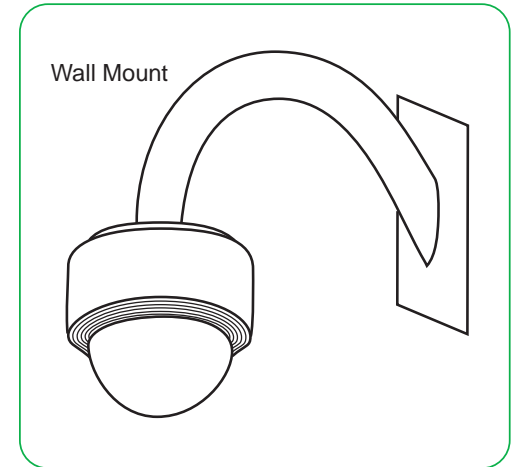

VIP120A-PTZ H210B Indoor 10X

Model	PTZ H210B	
Scan	PAL 2 : 1 Interleaved	NTSC 2:1 Interleaved
Imaging Device	1/4" Interline Transfer CCD	
Effective Pixels	752(H) x 582(V)	768(H) x 494(V)
Scan Frequency	H:15.625 KHz/V:50.00 Hz H:15.734 KHz/V:59.94 Hz	
Horizontal RES	500TVL (Color), 570TVL(B/W)	
Video Output	Composite Video Signal 1.0Vp-p(75 OHM,BNC)	
S/N Ratio	50 dB (AGC OFF,Weight ON)	
Day/Night	Dual IR filter switch	
Min Illumination	Color 0.7Lux/F1.8 (50 IRE), B/W 0.02Lux/F1.8 (50 IRE)	
Privacy Zone	4 Zone	
White Balance	Auto tracking white balance, AWB control, Manual	
BLC	Low/Middle/Hign/Off	
Focus Length	f=3.8 to 38 mm (F 1.8 to 3.2)	
Manual Speed	0.5° ~ 360° /Sec (proportional to zoom)	
Preset Speed	Max 360° / sec	
Rotation Range	Pan 360 degree rotating, Tilt 180 degree rotating (Auto-Flip)	
Zoom	100x (10x Optical zoom, 10x Digital Zoom).	
Preset	128	
Communication	RS-485 (Pelco-D, Pelco-P)	
Screen Display	English Menu	
Operation Temperature	0~50°C	
Operation Humidity	<90% PH	
Power	C12V/ 0.8A	
Weight	1.6KG	
Dimension(dis.xHigh)mm	141.1 X 119.2