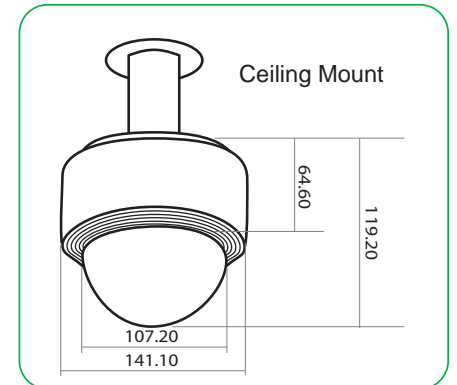

VIP120A-PTZ H210B Indoor 10X

Model	PTZ H210B	
Scan	PAL 2 : 1 Interleaved	NTSC 2:1 Interleaved
Imaging Device	1/4" Interline Transfer CCD	
Effective Pixels	752(H) x 582(V)	768(H) x 494(V)
Scan Frequency	H:15.625 KHz/V:50.00 Hz H:15.734 KHz/V:59.94 Hz	
Horizontal RES	500TVL (Color), 570TVL(B/W)	
Video Output	Composite Video Signal 1.0Vp-p(75 OHM,BNC)	
S/N Ratio	50 dB (AGC OFF,Weight ON)	
Day/Night	Dual IR filter switch	
Min Illumination	Color 0.7Lux/F1.8 (50 IRE), B/W 0.02Lux/F1.8 (50 IRE)	
Privacy Zone	4 Zone	
White Balance	Auto tracking white balance, AWB control, Manual	
BLC	Low/Middle/Hign/Off	
Focus Length	f=3.8 to 38 mm (F 1.8 to 3.2)	
Manual Speed	0.5° ~ 360° /Sec (proportional to zoom)	
Preset Speed	Max 360° / sec	
Rotation Range	Pan 360 degree rotating, Tilt 180 degree rotating (Auto-Flip)	
Zoom	100x (10x Optical zoom, 10x Digital Zoom).	
Preset	128	
Communication	RS-485 (Pelco-D, Pelco-P)	
Screen Display	English Menu	
Operation Temperature	0~50°C	
Operation Humidity	<90% PH	
Power	C12V/ 0.8A	
Weight	1.6KG	
Dimension(dis.xHigh)mm	141.1 X 119.2