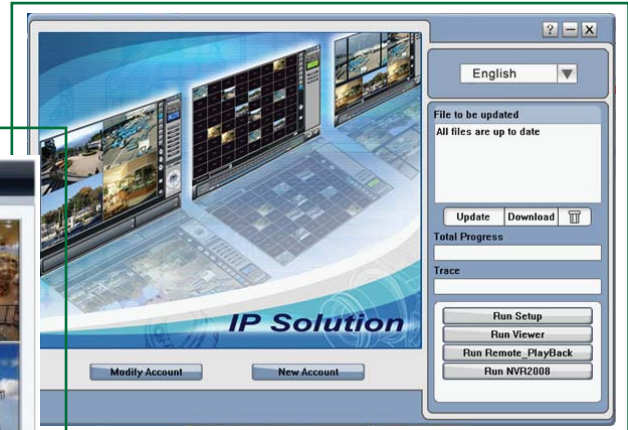

Live View and Playback from IE!
NVR Software unnecessary!
No IP Network Knowledge!

NVR Features:

- ◀ Cloud NVR Program เป็น software ที่ช่วยให้ผู้ใช้สามารถเข้าไปติดตั้งกล้องได้จากทุกหนแห่งผ่านทาง IE(Internet Explorer)
- ◀ IP camera พร้อม Video Server ที่มี SD card นี้สามารถควบคุมการหมุน, วางกำหนดการหมุนเพื่อตรวจสอบ และบันทึกหามาที่กำหนดการได้
- ◀ ผู้ใช้สามารถดูภาพเหตุการณ์สดที่กำลังเกิดขึ้น และดูภาพเหตุการณ์ย้อนหลังที่บันทึกไว้ใน SD card ได้ง่ายๆ เพียงแค่ใส่ User name และ Password
- ◀ เหมาะสำหรับระบบความปลอดภัยของร้านสะดวกซื้อ, ธนาคาร, สำนักงาน ที่มีหลายสาขาและต้องการตรวจตราความปลอดภัยโดยศูนย์ควบคุมส่วนกลาง