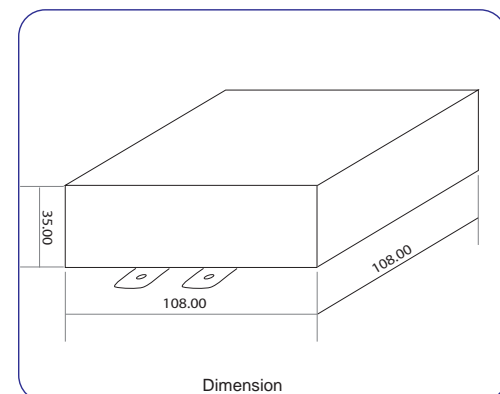

## Specifications

- ◀ Change Analog camera to be IP camera by just plug in
- ◀ Easy Connection: IP Cam auto configures itself for connection with routers, view image and VDO playback via IE based.
- ◀ Mobile Access to view
- ◀ H.264 compression
- ◀ 720 X 576 (D1 Resolution)
- ◀ 8 Video Streams
- ◀ Support NAS Recording
- ◀ Support TV WALL
- ◀ DI/DO
- ◀ Support SD Card upto 32GB
- ◀ 1/4" Interline Transfer CCD
- ◀ Auto Day/Night; color/B&W function ,
- ◀ Dual IR filter switch (IR Cut function)
- ◀ 100x (10x Optical zoom, 10x Digital Zoom)
- ◀ Scan & Stop Preset : 128 Preset
- ◀ Preset Speed : Max 360°/sec
- ◀ Rotation Range : Pan 360 degree rotating  
Tilt 180 degree rotating (Auto-Flip)
- ◀ Manual Speed : 0.5° ~360°/Sec (proportional to zoom)
- ◀ Manage UserID by Cloud NVR

	Model	VIP-120A
Video	Encode	H.264 Base Line SOC
	Input	1 x BNC, 1 x RCA, 1 x S-Video
	Output	1 x BNC
	Resolution	D1 : 720x576, CIF : 352x288, QCIF : 176x144
	Max frame	D1 : 25/30FPS
	Bit rate	16K-4M bps adjustable
Audio	Bit-stream	8 bit-stream
	Encoder	GSM
	input	2 x RCA, left-right audio
	Output	Optional, 1 x SPK connector
Network	RJ-45	10/100 Base-TX ethernet
	Protocol	TCP/IP, UDP, HTTP, RTP, RTCP, RTSP, DHCP, PPPOE
LEDs	PWR (Red)	Power indicator
	Link (Yellow)	Link indicator
	100M (Green)	High speed link indicator
	SVR (Yellow)	Sever connected indicator
	ACT (Green)	User online indicator
	REC (Red)	Recording indicator
Button	RESET	Restart the camera
	REC ON/OFF	Start/stop recording
Connectors	DI	DC 12~24V
	DO	DC 12V/1A or AC110V/0.5A
	RS-485	Buad rate=9600, ID=1, 1stop, no parity
	SD Card	Support SD/ SDHC up to 16 GB. (1-CH NVR)
Power & Other	Power	DC 12V
	Consumption	<4W
	Scale	120 x 145 x 35 (mm)
	Weight	430 g
	Temperature	-20 °C ~ 70°C
	Humidity	20% ~ 90% RHG