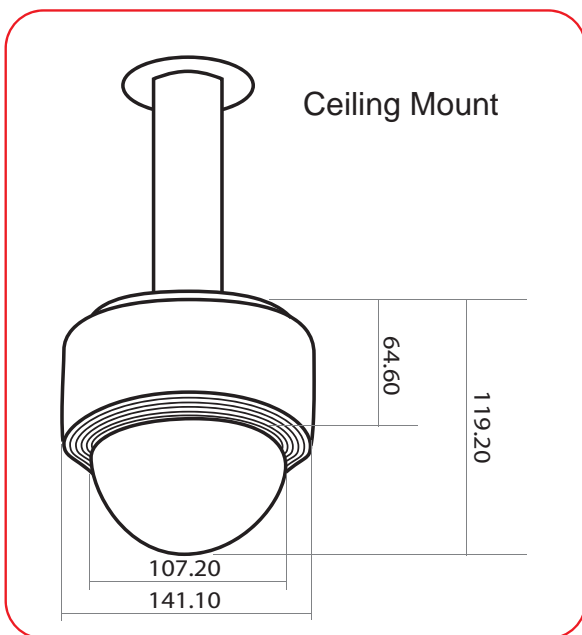

# **Analog Camera**

**PTZ H210B Indoor 10X**

*Complexion*

## **Specifications**

- ◆ 1/4" Interline Transfer CCD
- ◆ Auto Day/Night; color/B&W function ,Dual IR filter switch(IR Cut function)
- ◆ 100x (10x Optical zoom,10x Digital Zoom)
- ◆ Horizontal RES : 500TVL (Color), 570TVL(B/W)
- ◆ Min Illumination : Color 0.7Lux/F1.8 (50 IRE)  
B/W 0.02Lux/F1.8 (50 IRE)
- ◆ 128 Preset
- ◆ Privacy Zone : 4 Privacy Zone
- ◆ Preset Speed : Max 360°/sec
- ◆ Rotation Range : Pan 360 degree rotating  
Tilt 180 degree rotating (Auto-Flip )
- ◆ Manual Speed : 0.5° ~360°/Sec(proportional to zoom)
- ◆ 8 Cruise Group(20 action entities per Group)
- ◆ RS-485 Long-distance control (Pelco-D, Pelco-P protocol)

# PTZ H210B Indoor 10X

Model	PTZ H210B	
Scan	PAL 2 : 1 Interleaved	NTSC 2:1 Interleaved
Imaging Device	1/4" Interline Transfer CCD	
Effective Pixels	752(H) x 582(V)	768(H) x 494(V)
Scan Frequency	H:15.625 KHz/V:50.00 Hz	H:15.734 KHz/V:59.94 Hz
Horizontal RES	500TVL (Color), 570TVL(B/W)	
Video Output	Composite Video Signal 1.0Vp-p(75 OHM,BNC)	
S/N Ratio	50 dB (AGC OFF,Weight ON)	
Day/Night	Dual IR filter switch	
Min Illumination	Color 0.7Lux/F1.8 (50 IRE), B/W 0.02Lux/F1.8 (50 IRE)	
Privacy Zone	4 Zone	
White Balance	Auto tracking white balance, AWB control, Manual	
BLC	Low/Middle/Hign/Off	
Focus Length	f=3.8 to 38 mm (F 1.8 to 3.2)	
Manual Speed	0.5° ~ 360° /Sec (proportional to zoom)	
Preset Speed	Max 360° / sec	
Rotation Range	Pan 360 degree rotating, Tilt 180 degree rotating (Auto-Flip)	
Zoom	100x (10x Optical zoom, 10x Digital Zoom).	
Preset	128	
Pattern	4 pattern	
Swing	8 swing	
Group	8 Group(20 action entities per Group)	
Communication	RS-485 (Pelco-D, Pelco-P)	
Screen Display	English Menu	
Operation Temperature	0~50°C	
Operation Humidity	<90% PH	
Power	DC12V/ 0.8A	
Weight	1.6KG	
Dimension(dis.xHigh)mm	141.1 X 119.2	