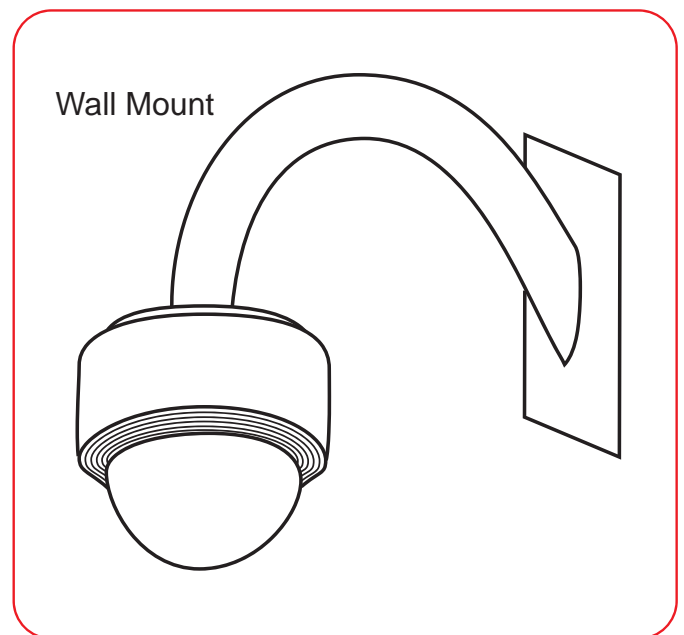

PTZ H210B Indoor 10X

Model	PTZ H210B	
Scan	PAL 2 : 1 Interleaved	NTSC 2:1 Interleaved
Imaging Device	1/4" Interline Transfer CCD	
Effective Pixels	752(H) x 582(V)	768(H) x 494(V)
Scan Frequency	H:15.625 KHz/V:50.00 Hz	H:15.734 KHz/V:59.94 Hz
Horizontal RES	500TVL (Color), 570TVL(B/W)	
Video Output	Composite Video Signal 1.0Vp-p(75 OHM,BNC)	
S/N Ratio	50 dB (AGC OFF,Weight ON)	
Day/Night	Dual IR filter switch	
Min Illumination	Color 0.7Lux/F1.8 (50 IRE), B/W 0.02Lux/F1.8 (50 IRE)	
Privacy Zone	4 Zone	
White Balance	Auto tracking white balance, AWB control, Manual	
BLC	Low/Middle/Hign/Off	
Focus Length	f=3.8 to 38 mm (F 1.8 to 3.2)	
Manual Speed	0.5° ~ 360° /Sec (proportional to zoom)	
Preset Speed	Max 360° / sec	
Rotation Range	Pan 360 degree rotating, Tilt 180 degree rotating (Auto-Flip)	
Zoom	100x (10x Optical zoom, 10x Digital Zoom).	
Preset	128	
Pattern	4 pattern	
Swing	8 swing	
Group	8 Group(20 action entities per Group)	
Communication	RS-485 (Pelco-D, Pelco-P)	
Screen Display	English Menu	
Operation Temperature	0~50°C	
Operation Humidity	<90% PH	
Power	DC12V/ 0.8A	
Weight	1.6KG	
Dimension(dis.xHigh)mm	141.1 X 119.2	

Complexion®

บริษัท ยูโร เอเชีย อินเทอร์เน็ต จำกัด
805 ถ.พญาภิเชก แขวงหลักสอง เขตบางแค กรุงเทพฯ, 10160
Tel: 08-1855-2867
www.complexion.co.th E-mail: sales@complexion.co.th