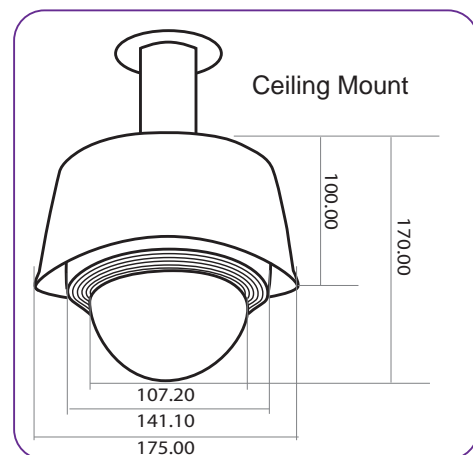

Complexion

Specifications

- ◀ Change Analog camera to be IP camera by just plug in
- ◀ Easy Connection: IP Cam auto configures itself for connection with routers, view image and VDO playback via IE based.
- ◀ Mobile Access to view
- ◀ H.264 compression
- ◀ 720 X 576 (D1 Resolution)
- ◀ 8 Video Streams
- ◀ Support NAS Recording
- ◀ Support TV WALL
- ◀ DI/DO
- ◀ Support SD Card upto 32GB
- ◀ 1/4" Interline Transfer CCD
- ◀ Auto Day/Night; color/B&W function , Dual IR filter switch (IR Cut function)
- ◀ 100x (10x Optical zoom, 10x Digital Zoom)
- ◀ Scan & Stop Preset : 128 Preset
- ◀ Preset Speed : Max 360°/sec
- ◀ Rotation Range : Pan 360 degree rotating
Tilt 180 degree rotating (Auto-Flip)
- ◀ Manual Speed : 0.5° ~360°/Sec (proportional to zoom)
- ◀ Manage UserID by Cloud NVR
- ◀ With outside cover, inside cover with fan and heater

	Model	VIP-120A
Video	Encode	H.264 Base Line SOC
	Input	1 x BNC, 1 x RCA, 1 x S-Video
	Output	1 x BNC
	Resolution	D1 : 720x576, CIF : 352x288, QCIF : 176x144
	Max frame	D1 : 25/30FPS
	Bit rate	16K-4M bps adjustable
Audio	Bit-stream	8 bit-stream
	Encoder	GSM
	Bit rate	13 k bps
	input	2 x RCA, left-right audio
Network	Output	Optional, 1 x SPK connector
	RJ-45	10/100 Base-TX ethernet
LEDs	Protocol	TCP/IP,UDP,HTTP,RTP,RTCP,RTSP,DHCP,PPPOE
	PWR (Red)	Power indicator
	Link (Yellow)	Link indicator
	100M (Green)	High speed link indicator
	SVR (Yellow)	Sever connected indicator
	ACT (Green)	User online indicator
	REC (Red)	Recording indicator
Button	RESET	Restart the camera
	REC ON/OFF	Start/stop recording
Connectors	DI	DC 12~24V
	DO	DC 12V/1A or AC110V/0.5A
	RS-485	Buad rate=9600, ID=1, 1stop, no parity
	SD Card	Support SD/ SDHC up to 16 GB. (1-CH NVR)
Power & Other	Power	DC 12V
	Consumption	<4W
	Scale	120 x 145 x 35 (mm)
	Weight	430 g
	Temperature	-20 °C ~ 70°C
	Humidity	20% ~ 90% RHG