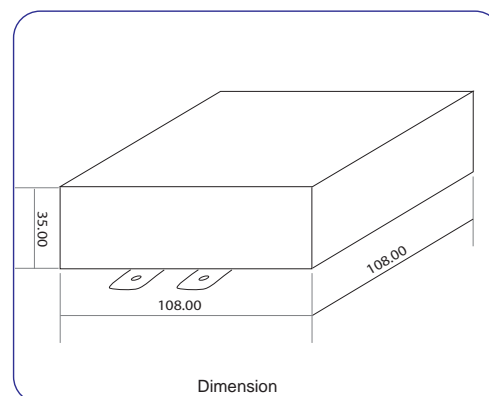

Complexion

Specifications

- ◀ Change Analog camera to be IP camera by just plug in
- ◀ Easy Connection: IP Cam auto configures itself for connection with routers, view image and VDO playback via IE based.
- ◀ Mobile Access to view
- ◀ H.264 compression
- ◀ 720 X 576 (D1 Resolution)
- ◀ 8 Video Streams
- ◀ Support NAS Recording
- ◀ Support TV WALL
- ◀ DI/DO
- ◀ Support SD Card upto 32GB
- ◀ 1/4" Interline Transfer CCD
- ◀ Auto Day/Night; color/B&W function , Dual IR filter switch (IR Cut function)
- ◀ 100x (10x Optical zoom, 10x Digital Zoom)
- ◀ Scan & Stop Preset : 128 Preset
- ◀ Preset Speed : Max 360°/sec
- ◀ Rotation Range : Pan 360 degree rotating
Tilt 180 degree rotating (Auto-Flip)
- ◀ Manual Speed : 0.5° ~360°/Sec (proportional to zoom)
- ◀ Manage UserID by Cloud NVR
- ◀ With outside cover, inside cover with fan and heater

	Model	VIP-120A
Video	Encode	H.264 Base Line SOC
	Input	1 x BNC, 1 x RCA, 1 x S-Video
	Output	1 x BNC
	Resolution	D1 : 720x576, CIF : 352x288, QCIF : 176x144
	Max frame	D1 : 25/30FPS
	Bit rate	16K-4M bps adjustable
Audio	Bit-stream	8 bit-stream
	Encoder	GSM
	Bit rate	13 k bps
	input	2 x RCA, left-right audio
Network	Output	Optional, 1 x SPK connector
	RJ-45	10/100 Base-TX ethernet
LEDs	Protocol	TCP/IP,UDP,HTTP,RTP,RTCP,RTSP,DHCP,PPPOE
	PWR (Red)	Power indicator
	Link (Yellow)	Link indicator
	100M (Green)	High speed link indicator
	SVR (Yellow)	Sever connected indicator
	ACT (Green)	User online indicator
	REC (Red)	Recording indicator
Button	RESET	Restart the camera
	REC ON/OFF	Start/stop recording
Connectors	DI	DC 12~24V
	DO	DC 12V/1A or AC110V/0.5A
	RS-485	Buad rate=9600, ID=1, 1stop, no parity
	SD Card	Support SD/ SDHC up to 16 GB. (1-CH NVR)
Power & Other	Power	DC 12V
	Consumption	<4W
	Scale	120 x 145 x 35 (mm)
	Weight	430 g
	Temperature	-20 °C ~ 70°C
	Humidity	20% ~ 90% RHG