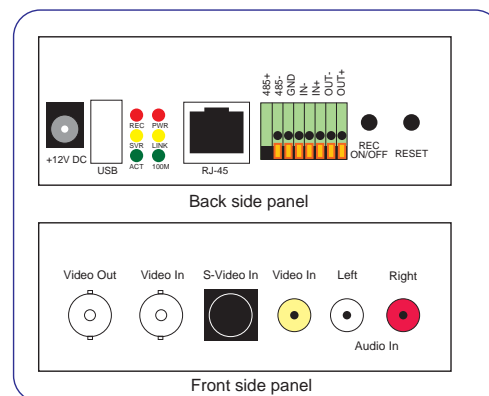

Complexion

Specifications

- ◀ Change Analog camera to be IP camera by just plug in
- ◀ Easy Connection: IP Cam auto configures itself for connection with routers, view image and VDO playback via IE based.
- ◀ Mobile Access to view
- ◀ H.264 compression
- ◀ 720 X 576 (D1 Resolution)
- ◀ 8 Video Streams
- ◀ Support NAS Recording
- ◀ Support TV WALL
- ◀ DI/DO
- ◀ Support SD Card upto 32GB
- ◀ 1/4" Interline Transfer CCD
- ◀ Auto Day/Night; color/B&W function , Dual IR filter switch (IR Cut function)
- ◀ 100x (10x Optical zoom, 10x Digital Zoom)
- ◀ Scan & Stop Preset : 128 Preset
- ◀ Preset Speed : Max 360°/sec
- ◀ Rotation Range : Pan 360 degree rotating
Tilt 180 degree rotating (Auto-Flip)
- ◀ Manual Speed : 0.5° ~360°/Sec (proportional to zoom)
- ◀ Manage UserID by Cloud NVR
- ◀ With outside cover, inside cover with fan and heater

	Model	VIP-120A
Video	Encode	H.264 Base Line SOC
	Input	1 x BNC, 1 x RCA, 1 x S-Video
	Output	1 x BNC
	Resolution	D1 : 720x576, CIF : 352x288, QCIF : 176x144
	Max frame	D1 : 25/30FPS
	Bit rate	16K-4M bps adjustable
Audio	Bit-stream	8 bit-stream
	Encoder	GSM
	Bit rate	13 k bps
	input	2 x RCA, left-right audio
Network	Output	Optional, 1 x SPK connector
	RJ-45	10/100 Base-TX ethernet
LEDs	Protocol	TCP/IP,UDP,HTTP,RTP,RTCP,RTSP,DHCP,PPPOE
	PWR (Red)	Power indicator
	Link (Yellow)	Link indicator
	100M (Green)	High speed link indicator
	SVR (Yellow)	Sever connected indicator
	ACT (Green)	User online indicator
	REC (Red)	Recording indicator
Button	RESET	Restart the camera
	REC ON/OFF	Start/stop recording
Connectors	DI	DC 12~24V
	DO	DC 12V/1A or AC110V/0.5A
	RS-485	Buad rate=9600, ID=1, 1stop, no parity
	SD Card	Support SD/ SDHC up to 16 GB. (1-CH NVR)
Power & Other	Power	DC 12V
	Consumption	<4W
	Scale	120 x 145 x 35 (mm)
	Weight	430 g
	Temperature	-20 °C ~ 70°C
	Humidity	20% ~ 90% RHG