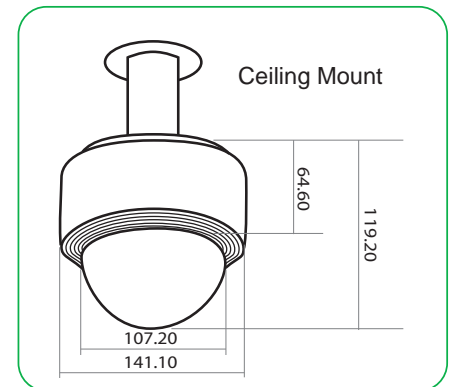

Complexion

Specifications

- ◀ Change Analog camera to be IP camera by just plug in
- ◀ Easy Connection: IP Cam auto configures itself for connection with routers, view image and VDO playback via IE based.
- ◀ Mobile Access to view
- ◀ H.264 compression
- ◀ 720 X 576 (D1 Resolution)
- ◀ 8 Video Streams
- ◀ Support NAS Recording
- ◀ Support TV WALL
- ◀ DI/DO
- ◀ Support SD Card upto 32GB
- ◀ 1/4" Interline Transfer CCD
- ◀ Auto Day/Night; color/B&W function ,
- ◀ Dual IR filter switch (IR Cut function)
- ◀ 100x (10x Optical zoom, 10x Digital Zoom)
- ◀ Scan & Stop Preset : 128 Preset
- ◀ Preset Speed : Max 360°/sec
- ◀ Rotation Range : Pan 360 degree rotating
Tilt 180 degree rotating (Auto-Flip)
- ◀ Manual Speed : 0.5° ~360°/Sec (proportional to zoom)
- ◀ Manage UserID by Cloud NVR

	Model	VIP-120A
Video	Encode	H.264 Base Line SOC
	Input	1 x BNC, 1 x RCA, 1 x S-Video
	Output	1 x BNC
	Resolution	D1 : 720x576, CIF : 352x288, QCIF : 176x144
	Max frame	D1 : 25/30FPS
	Bit rate	16K-4M bps adjustable
Audio	Bit-stream	8 bit-stream
	Encoder	GSM
	input	2 x RCA, left-right audio
	Output	Optional, 1 x SPK connector
Network	RJ-45	10/100 Base-TX ethernet
	Protocol	TCP/IP, UDP, HTTP, RTP, RTCP, RTSP, DHCP, PPPOE
LEDs	PWR (Red)	Power indicator
	Link (Yellow)	Link indicator
	100M (Green)	High speed link indicator
	SVR (Yellow)	Sever connected indicator
	ACT (Green)	User online indicator
	REC (Red)	Recording indicator
Button	RESET	Restart the camera
	REC ON/OFF	Start/stop recording
Connectors	DI	DC 12~24V
	DO	DC 12V/1A or AC110V/0.5A
	RS-485	Buad rate=9600, ID=1, 1stop, no parity
	SD Card	Support SD/ SDHC up to 16 GB. (1-CH NVR)
Power & Other	Power	DC 12V
	Consumption	<4W
	Scale	120 x 145 x 35 (mm)
	Weight	430 g
	Temperature	-20 °C ~ 70°C
	Humidity	20% ~ 90% RHG