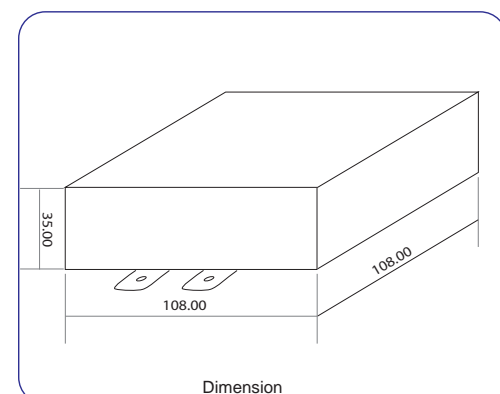

Complexion

Specifications

- ◀ Change Analog camera to be IP camera by just plug in
- ◀ Easy Connection: IP Cam auto configures itself for connection with routers, view image and VDO playback via IE based.
- ◀ Mobile Access to view
- ◀ H.264 compression
- ◀ 720 X 576 (D1 Resolution)
- ◀ 8 Video Streams
- ◀ Support NAS Recording
- ◀ Support TV WALL
- ◀ DI/DO
- ◀ Support SD Card upto 32GB
- ◀ 1/4" Interline Transfer CCD
- ◀ Auto Day/Night; color/B&W function ,
- ◀ Dual IR filter switch (IR Cut function)
- ◀ 100x (10x Optical zoom, 10x Digital Zoom)
- ◀ Scan & Stop Preset : 128 Preset
- ◀ Preset Speed : Max 360°/sec
- ◀ Rotation Range : Pan 360 degree rotating
Tilt 180 degree rotating (Auto-Flip)
- ◀ Manual Speed : 0.5° ~360°/Sec (proportional to zoom)
- ◀ Manage UserID by Cloud NVR

	Model	VIP-120A
Video	Encode	H.264 Base Line SOC
	Input	1 x BNC, 1 x RCA, 1 x S-Video
	Output	1 x BNC
	Resolution	D1 : 720x576, CIF : 352x288, QCIF : 176x144
	Max frame	D1 : 25/30FPS
	Bit rate	16K-4M bps adjustable
Audio	Bit-stream	8 bit-stream
	Encoder	GSM
	input	2 x RCA, left-right audio
	Output	Optional, 1 x SPK connector
Network	RJ-45	10/100 Base-TX ethernet
	Protocol	TCP/IP, UDP, HTTP, RTP, RTCP, RTSP, DHCP, PPPOE
LEDs	PWR (Red)	Power indicator
	Link (Yellow)	Link indicator
	100M (Green)	High speed link indicator
	SVR (Yellow)	Sever connected indicator
	ACT (Green)	User online indicator
	REC (Red)	Recording indicator
Button	RESET	Restart the camera
	REC ON/OFF	Start/stop recording
Connectors	DI	DC 12~24V
	DO	DC 12V/1A or AC110V/0.5A
	RS-485	Buad rate=9600, ID=1, 1stop, no parity
	SD Card	Support SD/ SDHC up to 16 GB. (1-CH NVR)
Power & Other	Power	DC 12V
	Consumption	<4W
	Scale	120 x 145 x 35 (mm)
	Weight	430 g
	Temperature	-20 °C ~ 70°C
	Humidity	20% ~ 90% RHG