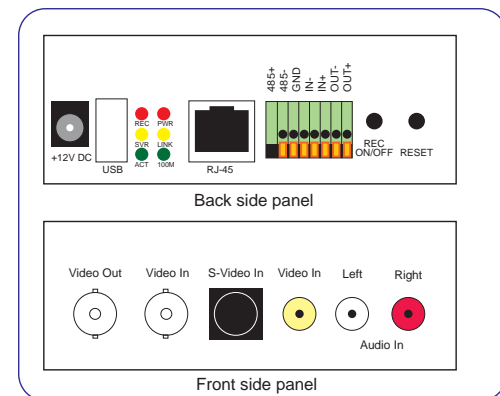

Complexion

Specifications

- ◀ Change Analog camera to be IP camera by just plug in
- ◀ Easy Connection: IP Cam auto configures itself for connection with routers, view image and VDO playback via IE based.
- ◀ Mobile Access to view
- ◀ H.264 compression
- ◀ 720 X 576 (D1 Resolution)
- ◀ 8 Video Streams
- ◀ Support NAS Recording
- ◀ Support TV WALL
- ◀ DI/DO
- ◀ Support SD Card upto 32GB
- ◀ 1/4" Interline Transfer CCD
- ◀ Auto Day/Night; color/B&W function ,
- ◀ Dual IR filter switch (IR Cut function)
- ◀ 100x (10x Optical zoom, 10x Digital Zoom)
- ◀ Scan & Stop Preset : 128 Preset
- ◀ Preset Speed : Max 360°/sec
- ◀ Rotation Range : Pan 360 degree rotating
Tilt 180 degree rotating (Auto-Flip)
- ◀ Manual Speed : 0.5° ~360°/Sec (proportional to zoom)
- ◀ Manage UserID by Cloud NVR

	Model	VIP-120A
Video	Encode	H.264 Base Line SOC
	Input	1 x BNC, 1 x RCA, 1 x S-Video
	Output	1 x BNC
	Resolution	D1 : 720x576, CIF : 352x288, QCIF : 176x144
	Max frame	D1 : 25/30FPS
	Bit rate	16K-4M bps adjustable
Audio	Bit-stream	8 bit-stream
	Encoder	GSM
	input	2 x RCA, left-right audio
	Output	Optional, 1 x SPK connector
Network	RJ-45	10/100 Base-TX ethernet
	Protocol	TCP/IP, UDP, HTTP, RTP, RTCP, RTSP, DHCP, PPPOE
LEDs	PWR (Red)	Power indicator
	Link (Yellow)	Link indicator
	100M (Green)	High speed link indicator
	SVR (Yellow)	Sever connected indicator
	ACT (Green)	User online indicator
	REC (Red)	Recording indicator
Button	RESET	Restart the camera
	REC ON/OFF	Start/stop recording
Connectors	DI	DC 12~24V
	DO	DC 12V/1A or AC110V/0.5A
	RS-485	Buad rate=9600, ID=1, 1stop, no parity
	SD Card	Support SD/ SDHC up to 16 GB. (1-CH NVR)
Power & Other	Power	DC 12V
	Consumption	<4W
	Scale	120 x 145 x 35 (mm)
	Weight	430 g
	Temperature	-20 °C ~ 70°C
	Humidity	20% ~ 90% RHG