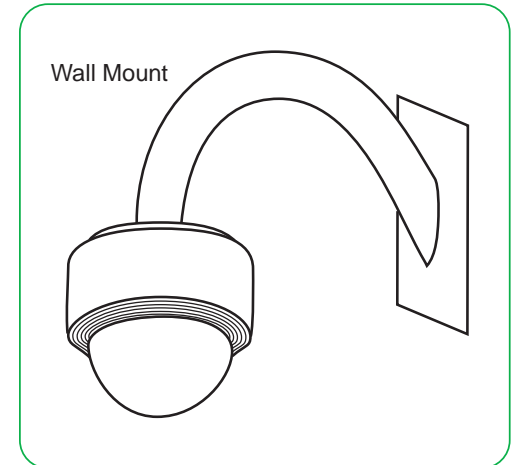

Complexion

Specifications

- ◀ Change Analog camera to be IP camera by just plug in
- ◀ Easy Connection: IP Cam auto configures itself for connection with routers, view image and VDO playback via IE based.
- ◀ Mobile Access to view
- ◀ H.264 compression
- ◀ 720 X 576 (D1 Resolution)
- ◀ 8 Video Streams
- ◀ Support NAS Recording
- ◀ Support TV WALL
- ◀ DI/DO
- ◀ Support SD Card upto 32GB
- ◀ 1/4" Interline Transfer CCD
- ◀ Auto Day/Night; color/B&W function ,
- ◀ Dual IR filter switch (IR Cut function)
- ◀ 100x (10x Optical zoom, 10x Digital Zoom)
- ◀ Scan & Stop Preset : 128 Preset
- ◀ Preset Speed : Max 360°/sec
- ◀ Rotation Range : Pan 360 degree rotating
Tilt 180 degree rotating (Auto-Flip)
- ◀ Manual Speed : 0.5° ~360°/Sec (proportional to zoom)
- ◀ Manage UserID by Cloud NVR

VIP120A-PTZ H210B Indoor 10X

Model	PTZ H210B	
Scan	PAL 2 : 1 Interleaved	NTSC 2:1 Interleaved
Imaging Device	1/4" Interline Transfer CCD	
Effective Pixels	752(H) x 582(V)	768(H) x 494(V)
Scan Frequency	H:15.625 KHz/V:50.00 Hz H:15.734 KHz/V:59.94 Hz	
Horizontal RES	500TVL (Color), 570TVL(B/W)	
Video Output	Composite Video Signal 1.0Vp-p(75 OHM,BNC)	
S/N Ratio	50 dB (AGC OFF,Weight ON)	
Day/Night	Dual IR filter switch	
Min Illumination	Color 0.7Lux/F1.8 (50 IRE), B/W 0.02Lux/F1.8 (50 IRE)	
Privacy Zone	4 Zone	
White Balance	Auto tracking white balance, AWB control, Manual	
BLC	Low/Middle/Hign/Off	
Focus Length	f=3.8 to 38 mm (F 1.8 to 3.2)	
Manual Speed	0.5° ~ 360° /Sec (proportional to zoom)	
Preset Speed	Max 360° / sec	
Rotation Range	Pan 360 degree rotating, Tilt 180 degree rotating (Auto-Flip)	
Zoom	100x (10x Optical zoom, 10x Digital Zoom).	
Preset	128	
Communication	RS-485 (Pelco-D, Pelco-P)	
Screen Display	English Menu	
Operation Temperature	0~50°C	
Operation Humidity	<90% PH	
Power	C12V/ 0.8A	
Weight	1.6KG	
Dimension(dis.xHigh)mm	141.1 X 119.2	